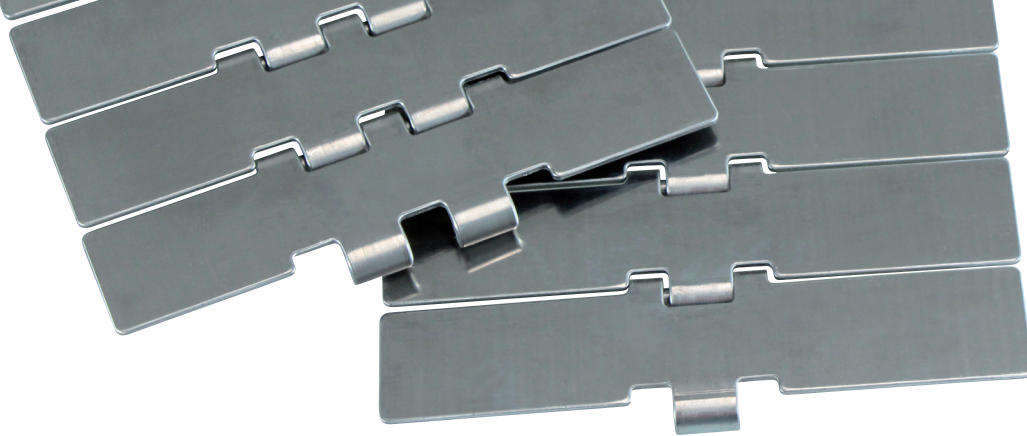

Slat Top Steel Chains Series

- Product overview

High performance chains
for demanding applications

Industry leading steel chains solutions for the food industry

Applications

- Food packaging jars: jams, sauces, baby food ect.
- Beverage and bottling
- Glass container making plants
- Glass container filling lines

Classic Range

- Hardened carbon steel chains
- Ferritic stainless steel chains
- Austenitic stainless steel chains

Straight Running

Single Hinge	Single Hinge	Single Hinge	Double Hinge	Double Hinge
				
uni 810 Hardend carbon steel	uni 812 Ferritic stainless steel	uni 815 Austenitic stainless steel	uni 800 Hardend carbon steel	uni 802 Ferritic stainless steel

Side Flexing

Tab	Tab	Tab	Bevel	Bevel
				
uni 881 Tab Hardend carbon steel	uni 881 Tab V2 Ferritic stainless steel	uni 881 Tab V3 Austenitic stainless steel	uni 881 Bevel Hardend carbon steel	uni 881 Bevel V2 Austenitic stainless steel

Benefits

- Harder stainless steel
- New surface finish
- Lower surface roughness
- Lower sliding resistance
- For high speed production lines
- More stable container handling

Straight Running

Single Hinge	Double Hinge
	
uni 815 Plus+ Special hard stainless steel	uni 805 Plus+ Special hard stainless steel