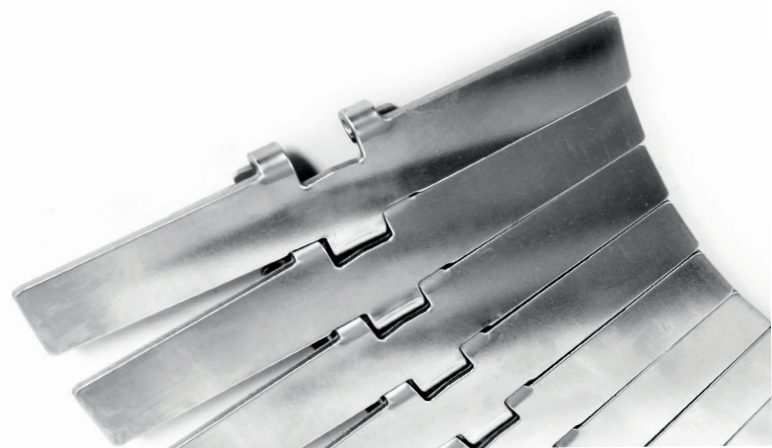

Slat Top Steel Chains Series

- Product overview

High performance chains
for demanding applications

Industry leading steel chains solutions for the food industry

Applications

- Food packaging jars: jams, sauces, baby food ect.
- Beverage and bottling
- Glass container making plants
- Glass container filling lines

Classic Range

- Hardened carbon steel chains
- Ferritic stainless steel chains
- Austenitic stainless steel chains

Straight Running

Single Hinge	Single Hinge	Single Hinge	Double Hinge	Double Hinge
				
uni 810 Hardend carbon steel	uni 812 Ferritic stainless steel	uni 815 Austenitic stainless steel	uni 800 Hardend carbon steel	uni 802 Ferritic stainless steel

Side Flexing

Tab	Tab	Tab	Bevel	Bevel
				
uni 881 Tab Hardend carbon steel	uni 881 Tab V2 Ferritic stainless steel	uni 881 Tab V3 Austenitic stainless steel	uni 881 Bevel Hardend carbon steel	uni 881 Bevel V2 Austenitic stainless steel

Benefits

- Harder stainless steel
- New surface finish
- Lower surface roughness
- Lower sliding resistance
- For high speed production lines
- More stable container handling

Straight Running

Single Hinge	Double Hinge
	
uni 815 Plus+ Special hard stainless steel	uni 805 Plus+ Special hard stainless steel